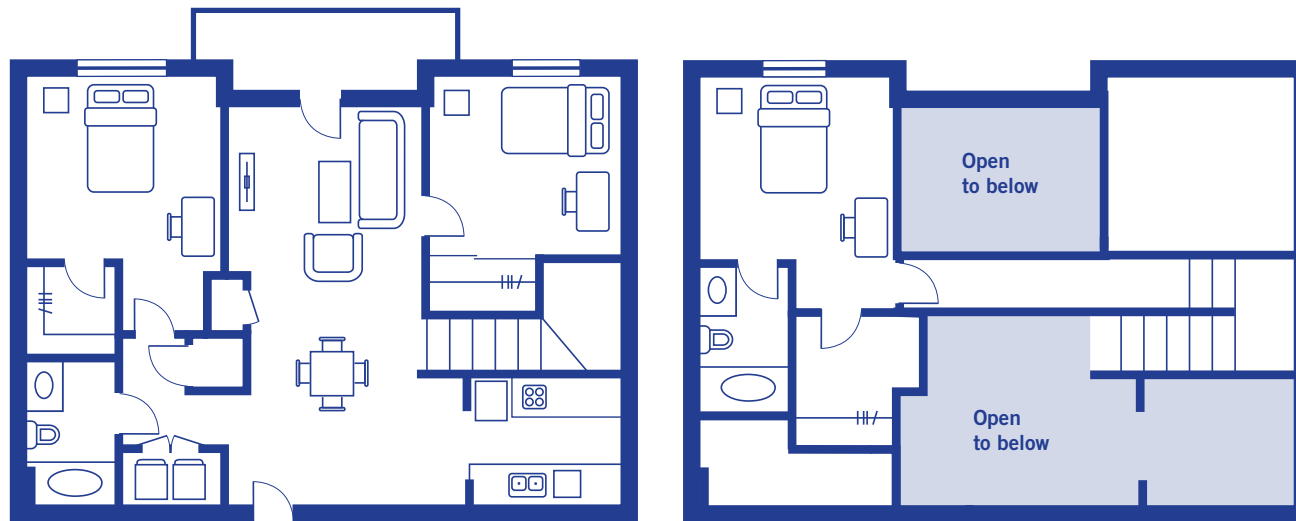

1,409 sq ft

L2-A 3 BEDROOM, 2 BATH TOWNHOME

706-227-6222

[LarkAthens.com](https://www.LarkAthens.com)

1,383 sq ft

L2-B 3 BEDROOM, 2 BATH TOWNHOME

706-227-6222

LarkAthens.com

1,463 sq ft

L3-A 3 BEDROOM, 2 BATH TOWNHOME

706-227-6222

LarkAthens.com