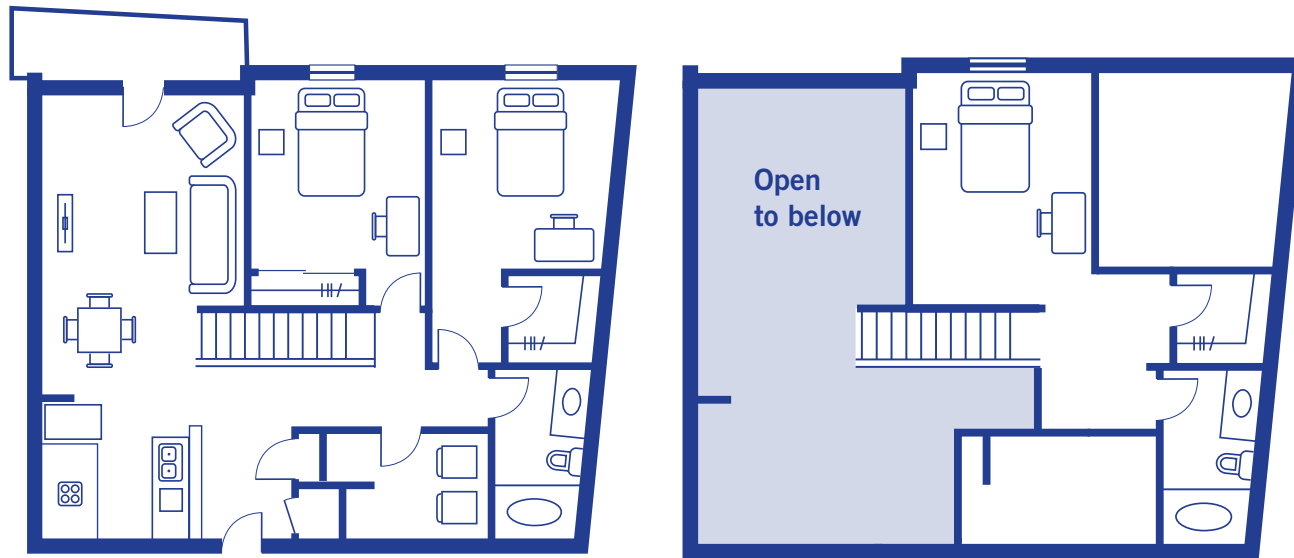

1,351 sq ft

F2-B 3 BEDROOM, 2 BATH

706-227-6222

LarkAthens.com

1,355 - 1,361 sq ft

F2-C 3 BEDROOM, 2 BATH

706-227-6222

LarkAthens.com

1,409 sq ft

L2-A 3 BEDROOM, 2 BATH TOWNHOME

706-227-6222

[LarkAthens.com](https://www.LarkAthens.com)

1,383 sq ft

L2-B 3 BEDROOM, 2 BATH TOWNHOME

706-227-6222

LarkAthens.com