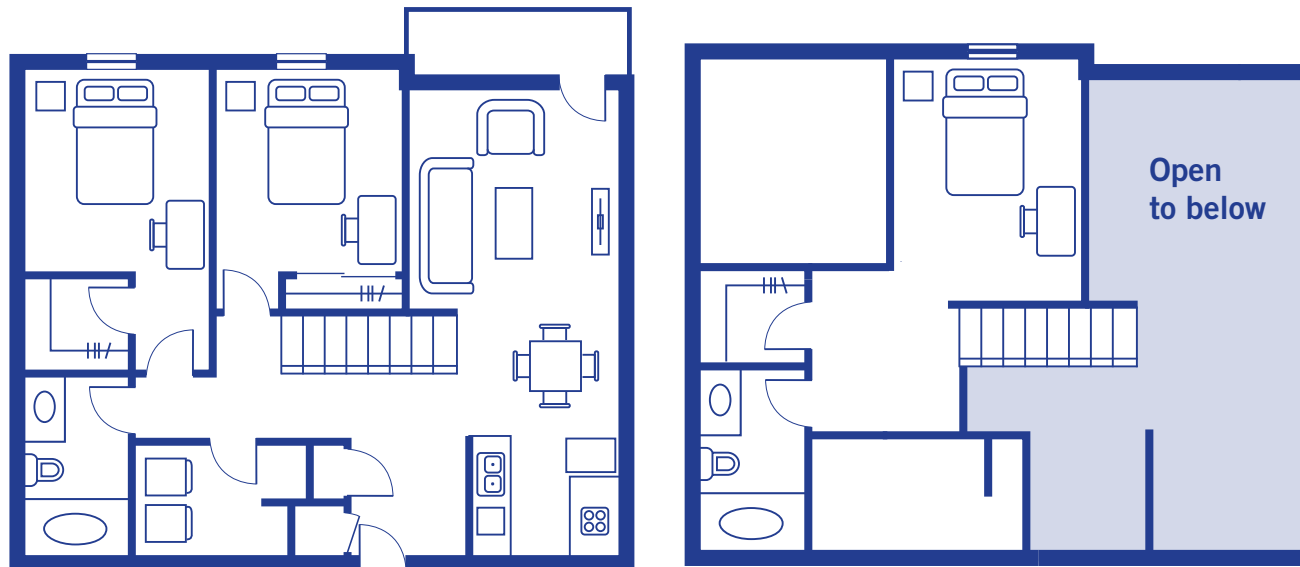

1,351 sq ft

F2-B 3 BEDROOM, 2 BATH

706-227-6222

LarkAthens.com

1,355 - 1,361 sq ft

F2-C 3 BEDROOM, 2 BATH

706-227-6222

LarkAthens.com

1,409 sq ft

L2-A 3 BEDROOM, 2 BATH TOWNHOME

706-227-6222

[LarkAthens.com](https://www.LarkAthens.com)

1,383 sq ft

L2-B 3 BEDROOM, 2 BATH TOWNHOME

706-227-6222

LarkAthens.com