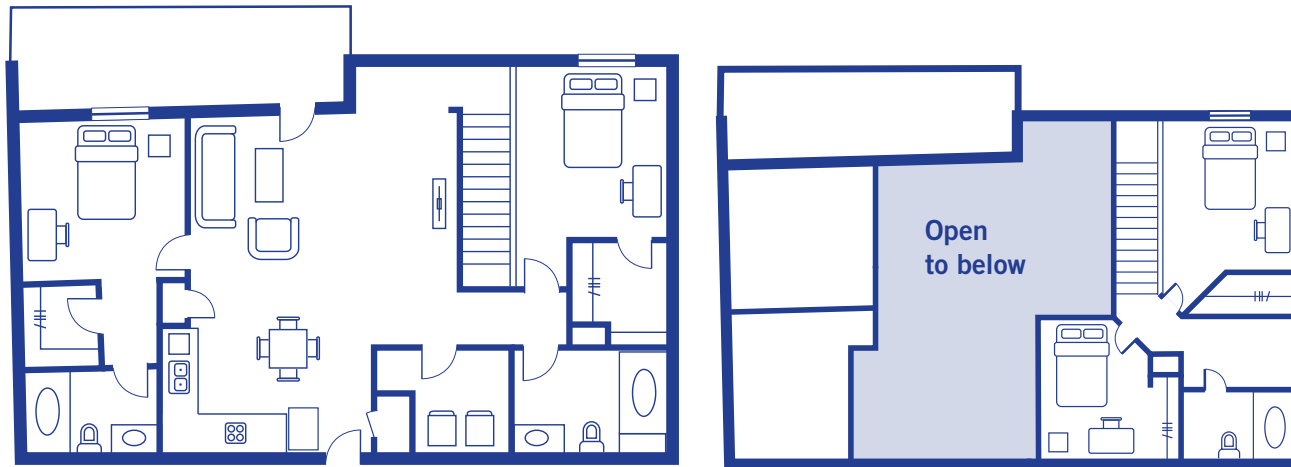

1,782 sq ft

L4-A 4 BEDROOM, 3 BATH TOWNHOME

706-227-6222

[LarkAthens.com](https://www.LarkAthens.com)

1,800 sq ft

L5-A 4 BEDROOM, 3 BATH TOWNHOME

706-227-6222

LarkAthens.com